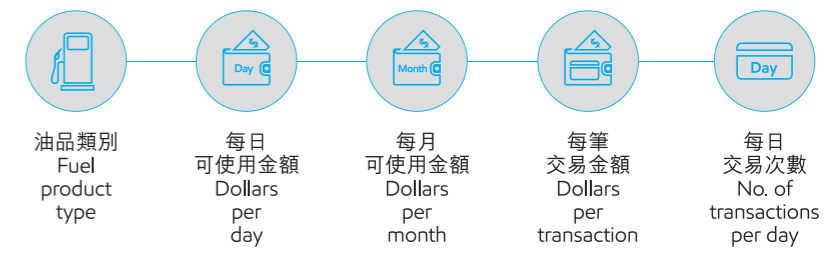

Driver management

- Limits can be set based on:

油品類別 Fuel product type	每日 可使用金額 Dollars per day	每月 可使用金額 Dollars per month	每筆 交易金額 Dollars per transaction	每日 交易次數 No. of transactions per day